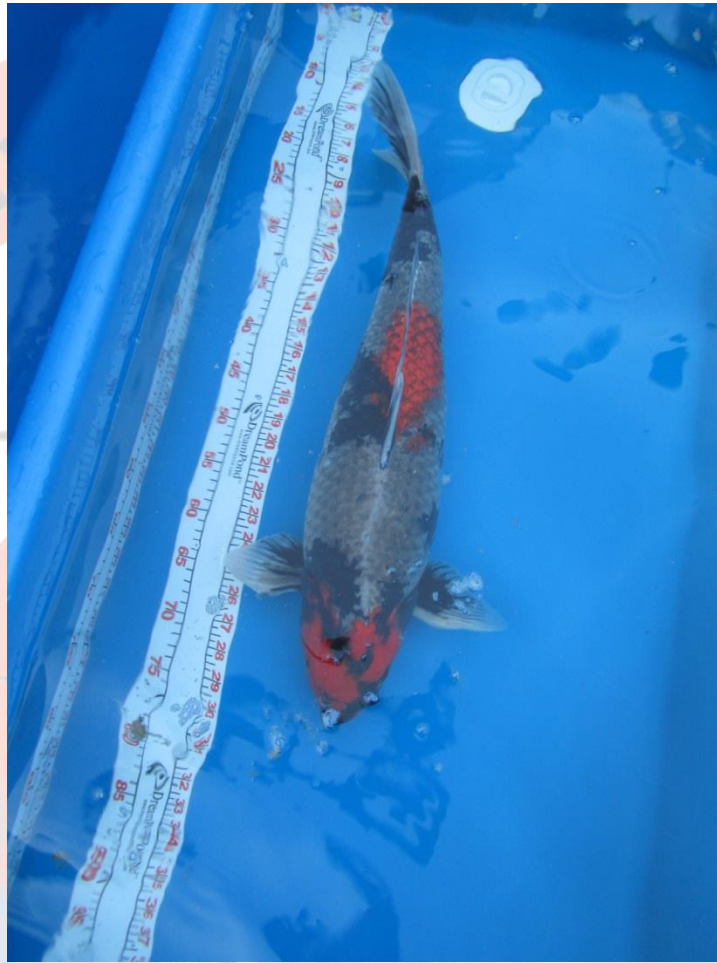

Most Unique

Sponsored by Avian and Exotic Animal Hospital

Koi Show