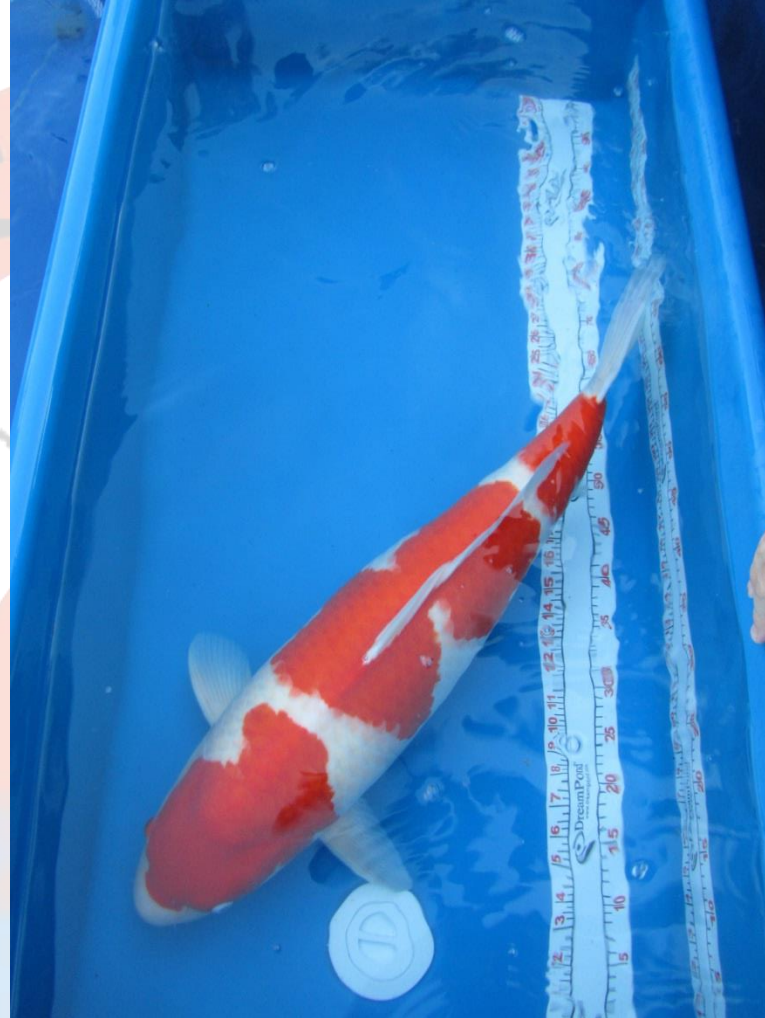

Supreme Grand Champion

Sponsored by East Coast Koi Imports

Koi Show