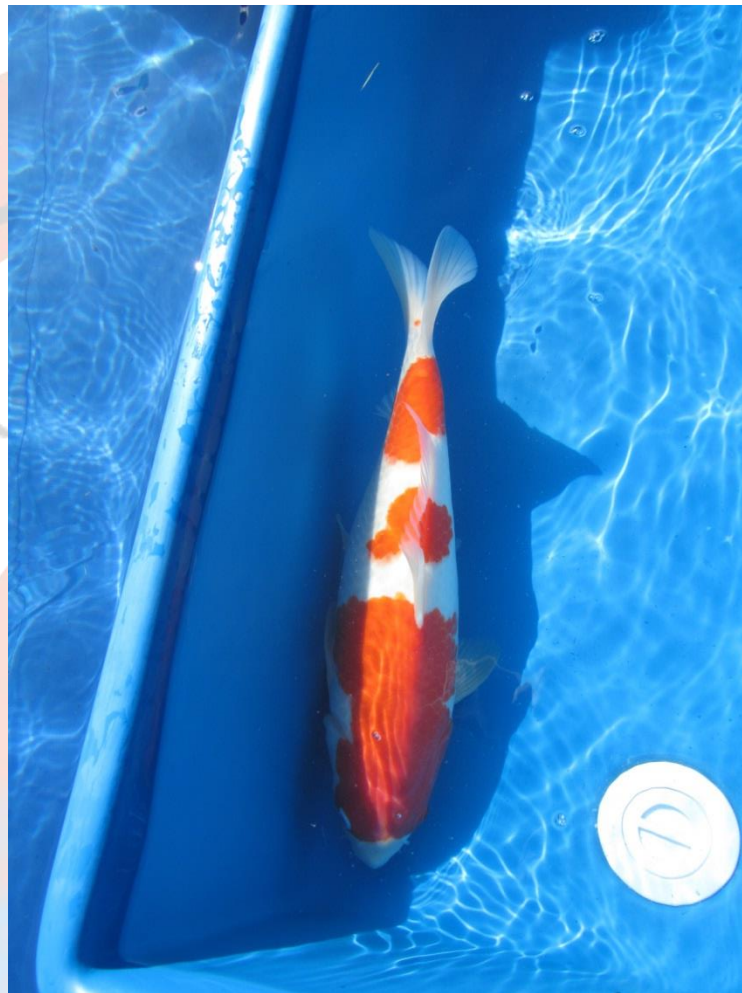

Show Chairman's Award

Sponsored by Philip & JoAnne Bronikowski

Koi Show