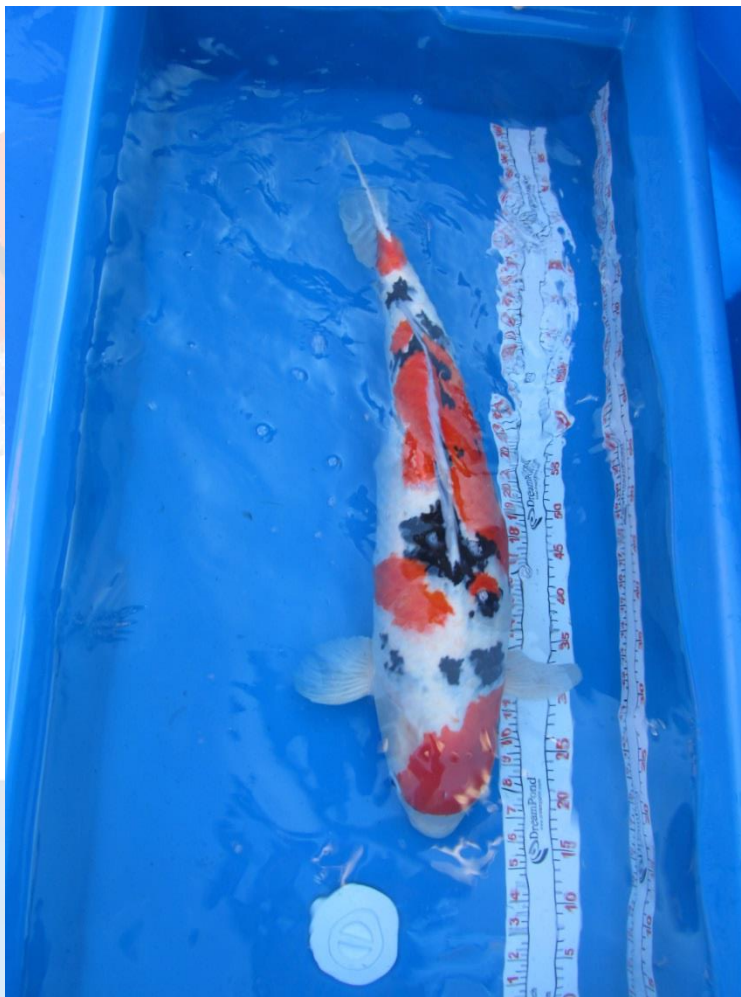

Reserve Grand Champion

Sponsored by George and Pat Wallace

Koi Show