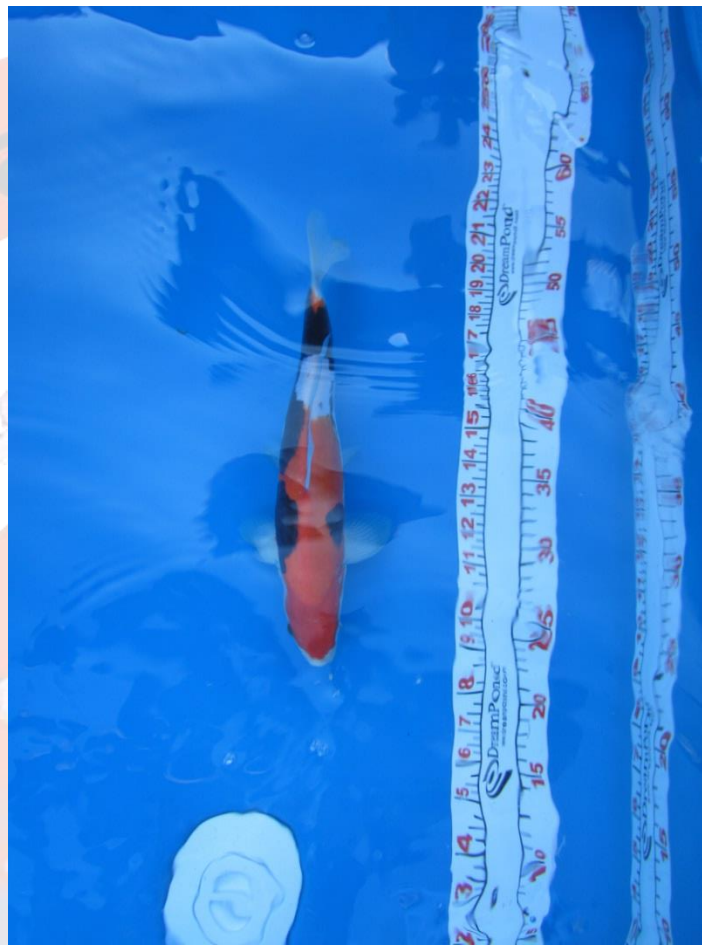

Best in Variety Gin Rin "B"

Best in Variety Kawarimono

Koi Show